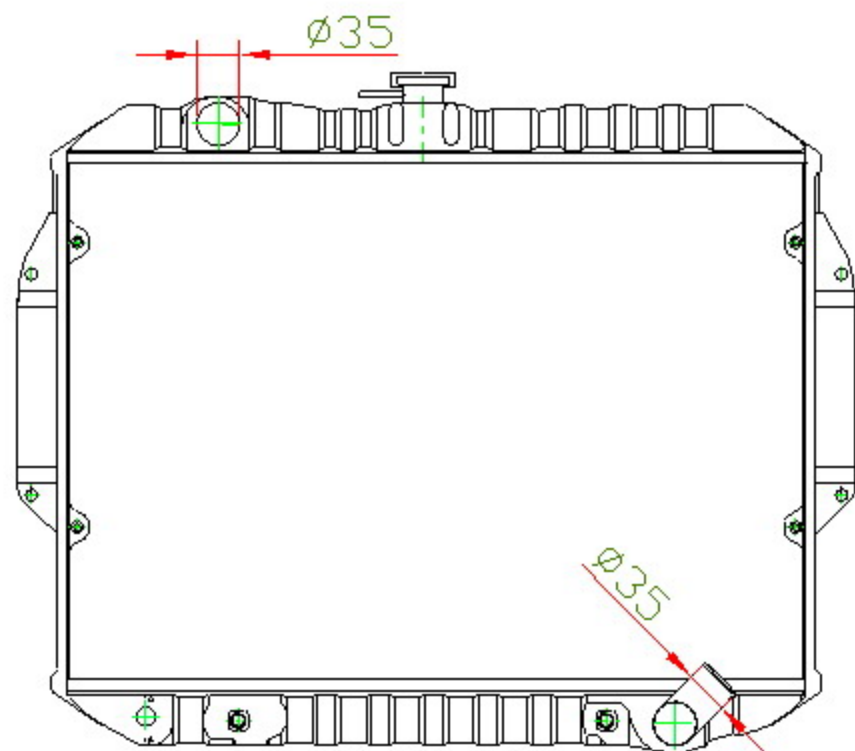

14117

CARTYPE: L200 87 PICKUP/ 4G56 AT

CORE SIZE: BC 397 x 598 x 32/49

CORE SIZE:

OEM:

DPI: 1148

CARTON: 70\*17.7\*55

TANK SIZE: 605\*65

OIL COOLER:300