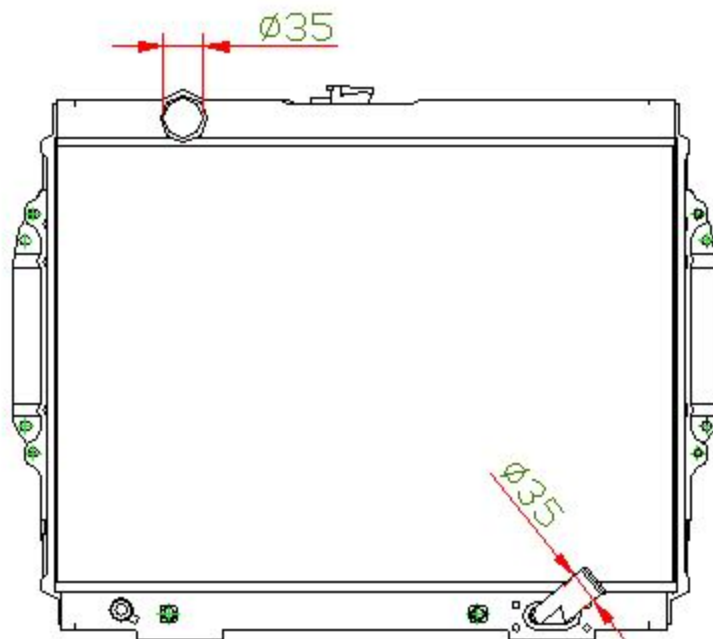

14118

CARTYPE: PAJERO V31 '92-96 AT

CORE SIZE: PA 422 x 578 x 32

CORE SIZE:

OEM:

DPI:

CARTON: 69*16.5*62

TANK SIZE: 599*61.8

OIL COOLER:300