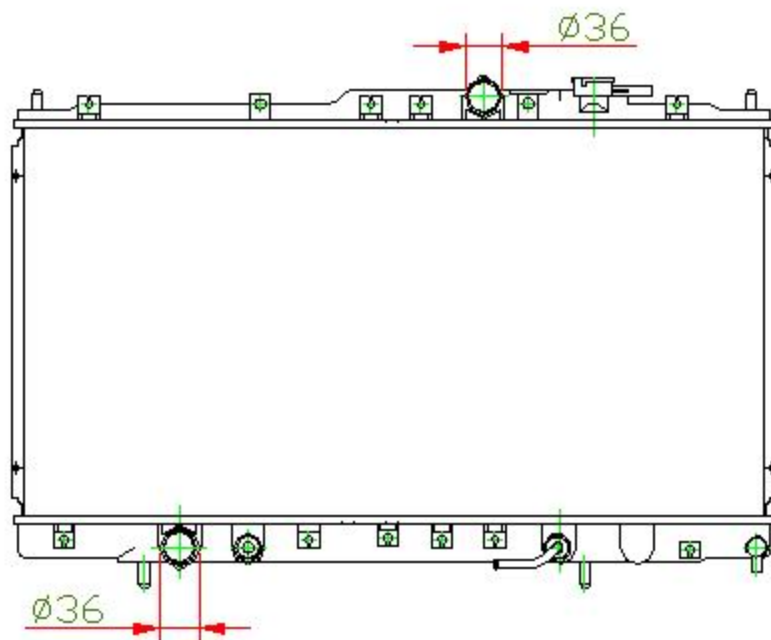

14123

CARTYPE: GALANT"99-02/V4 AT
CORE SIZE: PA 375 x 708 x 16/26
CORE SIZE:
OEM: MR312229

DPI: 2300
CARTON: 76*10.5*57.5
TANK SIZE: 736*47.5
OIL COOLER:300