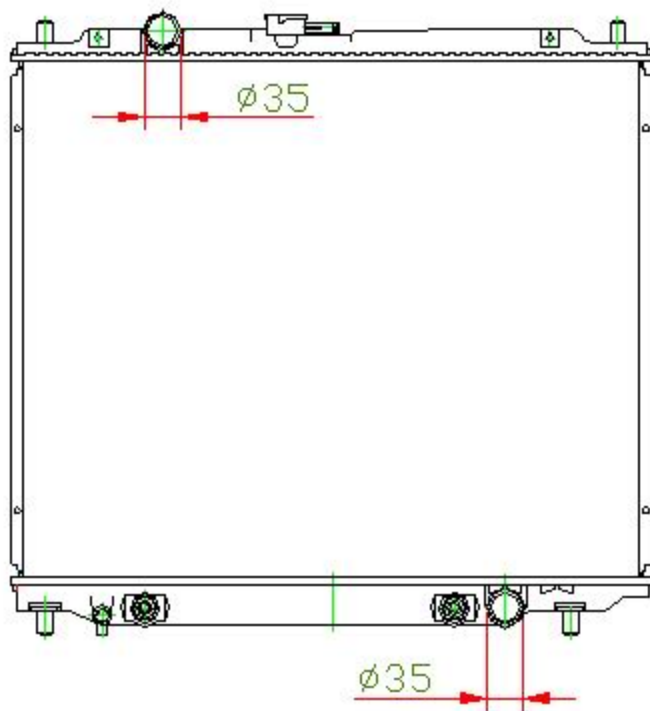

14125

CARTYPE: PAJERO MONTERO 4M4D AT

CORE SIZE: PC 500 x 598 x 32

CORE SIZE: PA 500 x 598 x 32/36

OEM: MB890957

DPI:

CARTON: 64.5\*12.5\*67.5

TANK SIZE: 620\*57

OIL COOLER:300