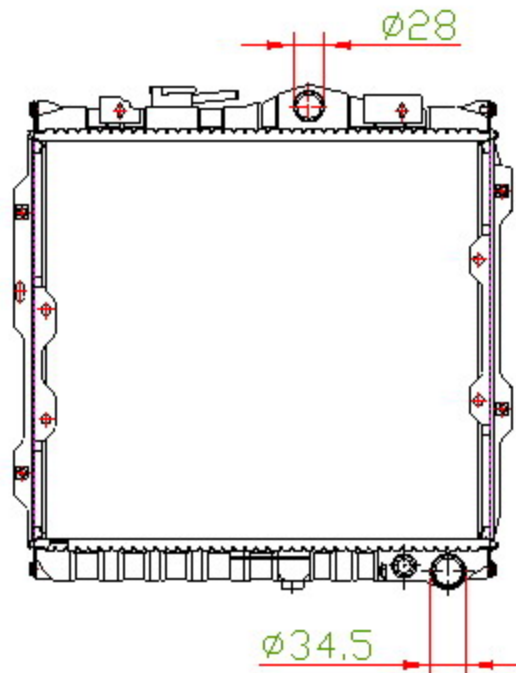

14126

CARTYPE: K722 MT

CORE SIZE:

CORE SIZE: PA 375 x 408 x 16/22

OEM:

DPI:

CARTON: 49.5\*11.5\*54

TANK SIZE: 429\*40