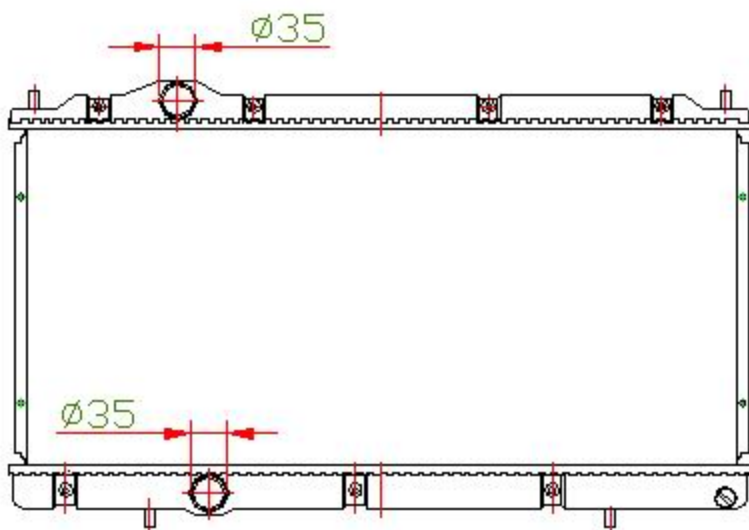

14128

CARTYPE: FT0 MT

CORE SIZE:

CORE SIZE: PA 325 x 688 x 26

OEM: MR160020

DPI:

CARTON: 74\*11\*51

TANK SIZE: 720\*55