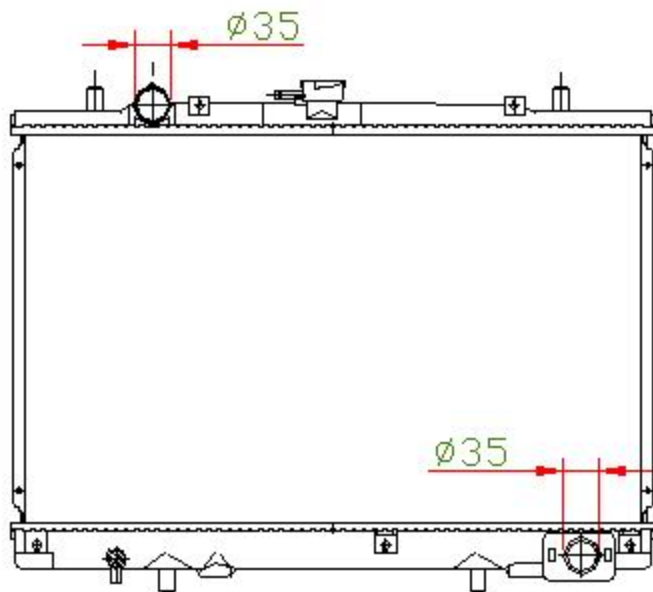

14135

CARTYPE: PICKUP L200/28 MT

CORE SIZE:

CORE SIZE: PA 375 x 598 x 32/36

OEM:

DPI:

CARTON: 64.5*17*57

TANK SIZE: 620*57