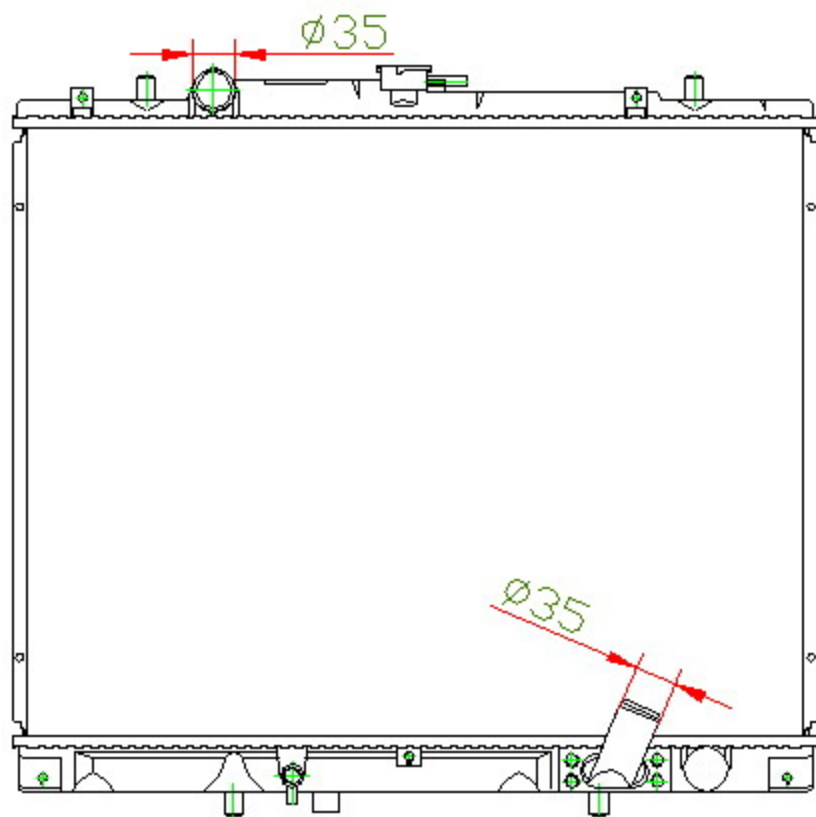

14141

CARTYPE: CHALLENGER K747 4D56/L200'01 MT DPI:

CORE SIZE: PC 500 x 638 x 32

CORE SIZE: PA 500 x 638 x 32/36

OEM: MR571147

CARTON: 68.5*13.5*68.5

TANK SIZE: 660*54.5

OIL COOLER: