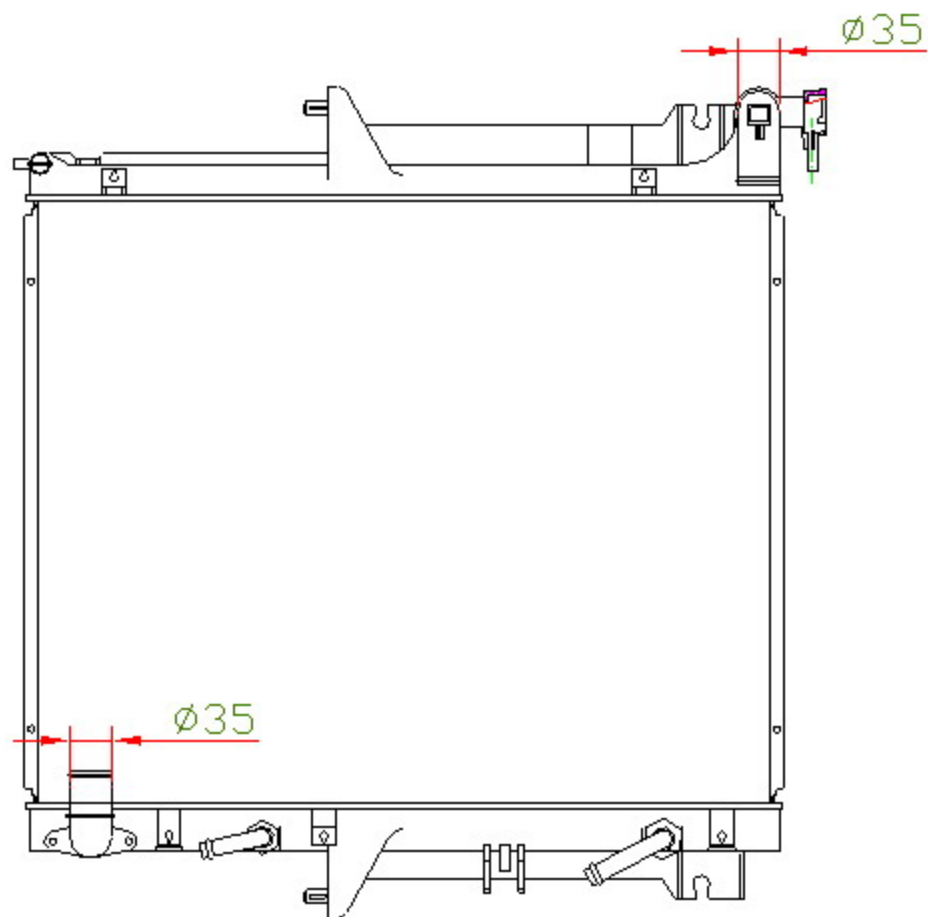

14142

CARTYPE: L200'07 AT

CORE SIZE: PA 525*638*16/26

CORE SIZE:

OEM:

DPI:

CARTON: 75*13.5*78

TANK SIZE: 660*48

OIL COOLER:350