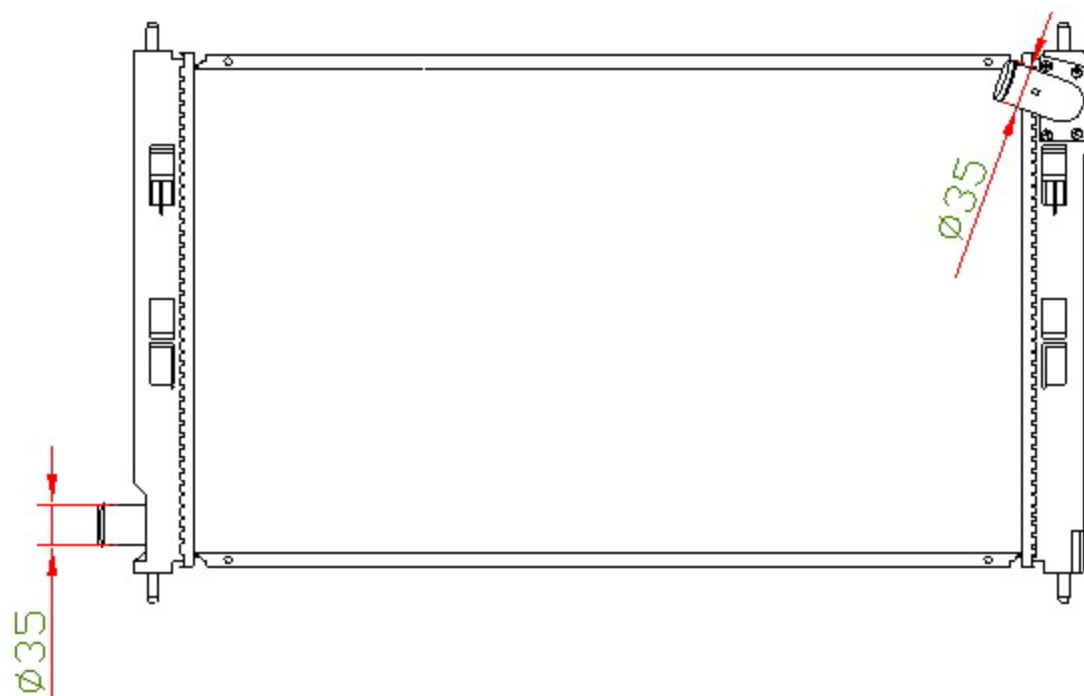

14144

CARTYPE: OUTLANDER' 07' MT
CORE SIZE: PA700x408x16/26
CORE SIZE:
OEM: 135OA050

DPI:
CARTON: 85.5*16*56
TANK SIZE: 431*46.5
OIL COOLER: