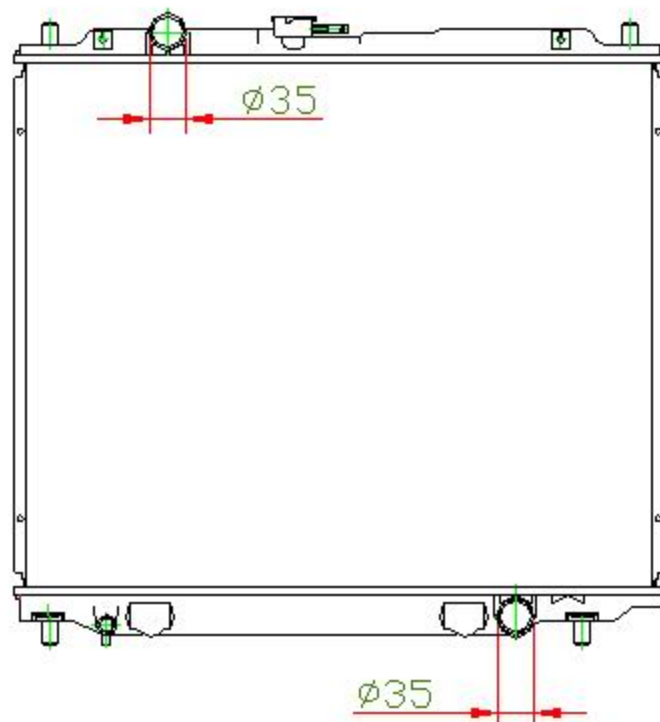

14146

CARTYPE: PAJERO MONTERO 4M40 MT

CORE SIZE: PC 500 x 598 x 32

CORE SIZE: PA 500 x 598 x 32/36

OEM: MB890956

DPI:

CARTON: 64.5*12.5*67.5

TANK SIZE: 620*57