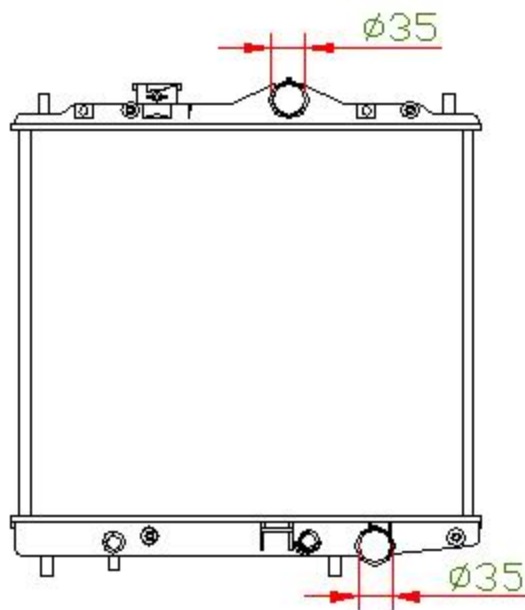

14147

CARTYPE: COLT1.3'92 MT

CORE SIZE: PA 375 x 408 x16

CORE SIZE:

OEM: MB660540/660558/660561/660596

DPI:

CARTON:50.5*10.5*50.5

TANK SIZE: 432.5*35.5