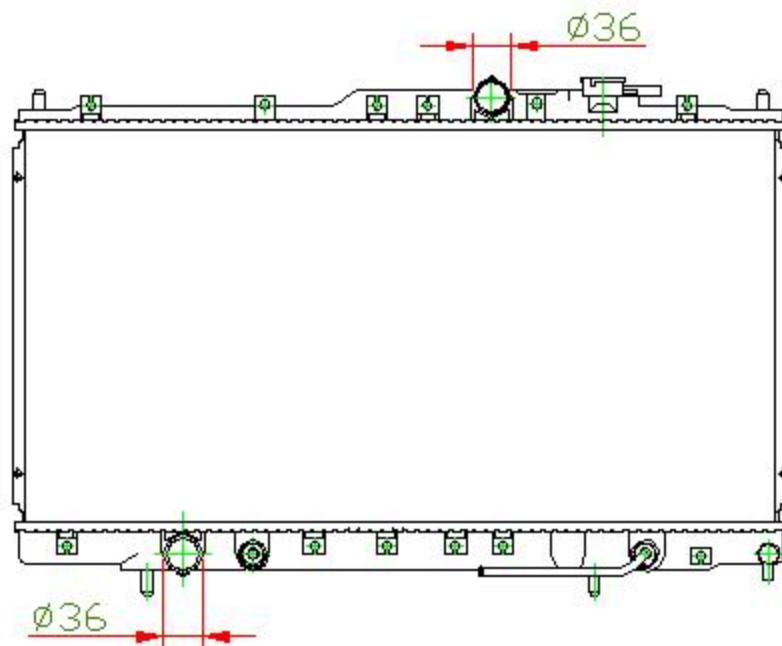

14148

CARTYPE: ECLIPSE"99-01/V6 AT
CORE SIZE: PA 350 x 708 x 16/26
CORE SIZE:
OEM: MR373098/MR431145

DPI: 2405
CARTON: 76*10.5*55
TANK SIZE: 736*47.5
OIL COOLER:375