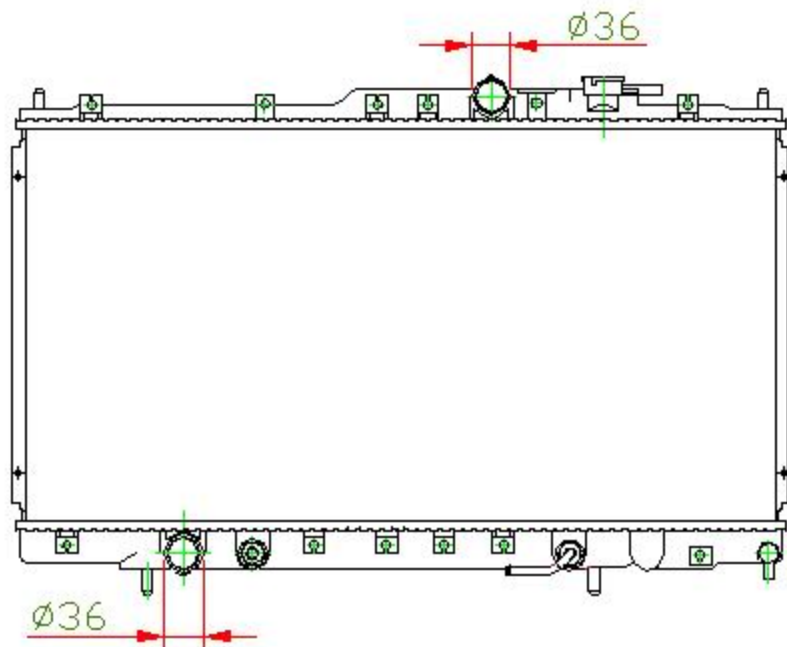

14149

CARTYPE: ECLIPSE"99-01/V4 AT

CORE SIZE: PA 350 x 708 x 16/26

CORE SIZE:

OEM: MR373101/MR355474/373102/03100

DPI: 2406

CARTON: 76\*105\*55

TANK SIZE: 736\*47.5

OIL COOLER:300