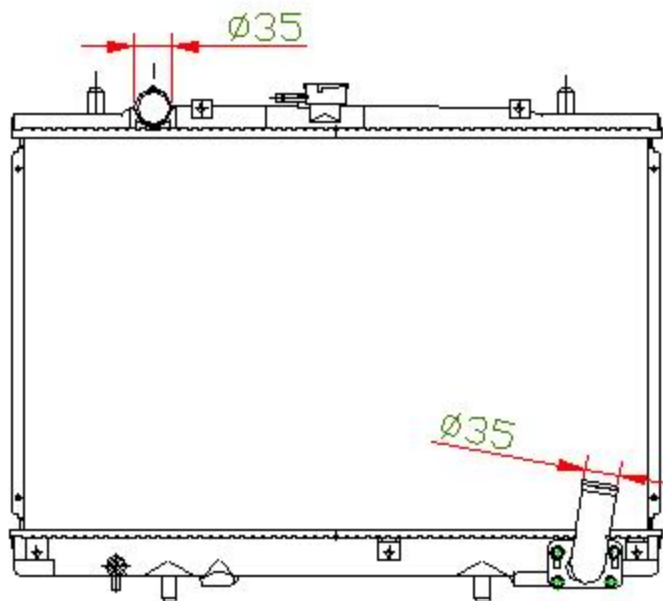

14151

CARTYPE: PICKUP L200/ 2.5D 45D56 MT

CORE SIZE: PA 425 x 638 x 32

CORE SIZE: PA 425 x 638 x 36

OEM: MR281023

DPI:

CARTON: 68.5*15*61.5

TANK SIZE: 660*57