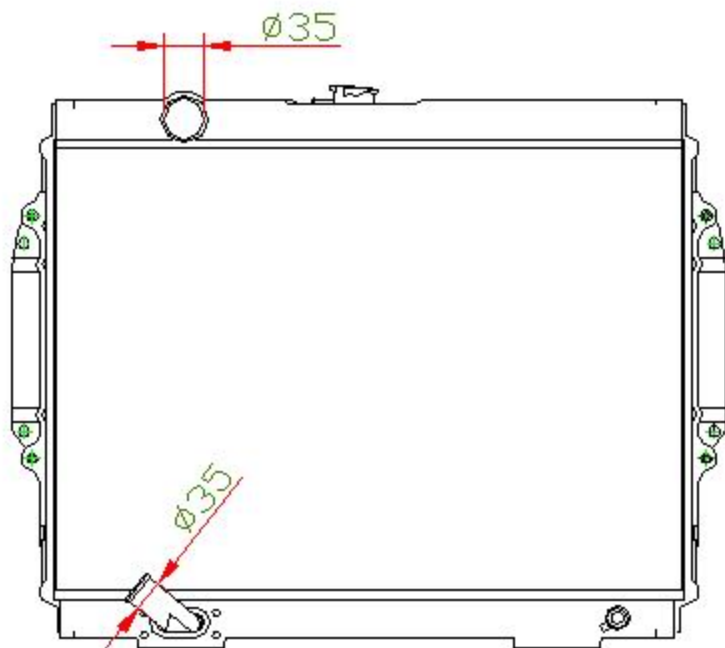

14156

CARTYPE: PAJERO V33 '92-98 MT

CORE SIZE: PA 447 x 578 x 32

CORE SIZE:

OEM:

DPI:

CARTON: 70*16.7*58

TANK SIZE: 599*61.8