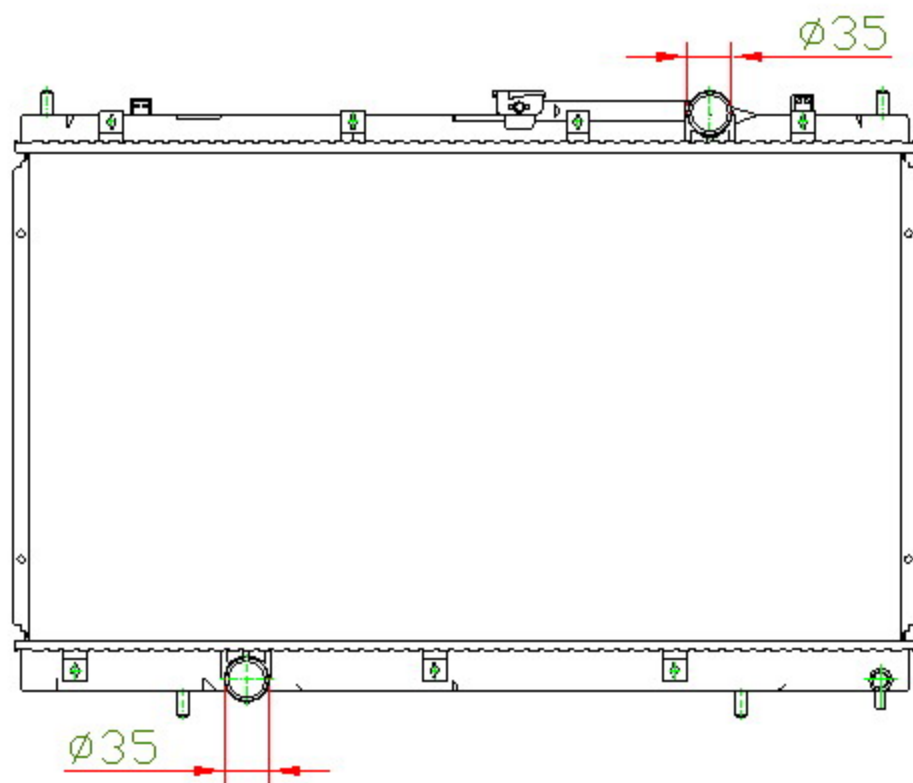

14158

CARTYPE: LANCER '2006 MT

CORE SIZE: PA400x 698 x 16

CORE SIZE:

OEM:

DPI:

CARTON: 74\*11.5\*58.5

TANK SIZE: 713\*47.5