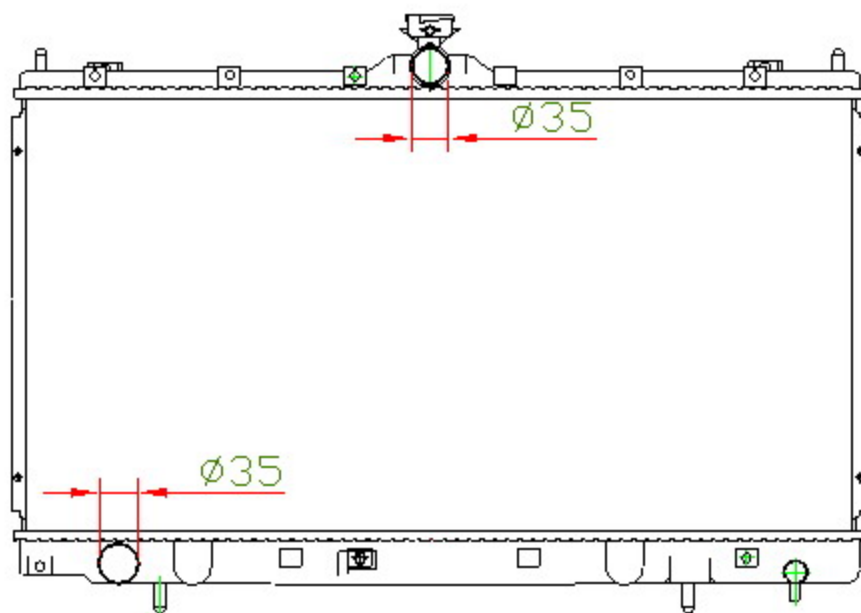

14159

CARTYPE: GRANDIS '04 MT/4G69

CORE SIZE: PA425x 728 x 16/26

CORE SIZE:

OEM: MR993566

DPI: WJ1.6

CARTON: 78*13.5*65

TANK SIZE: 756*48