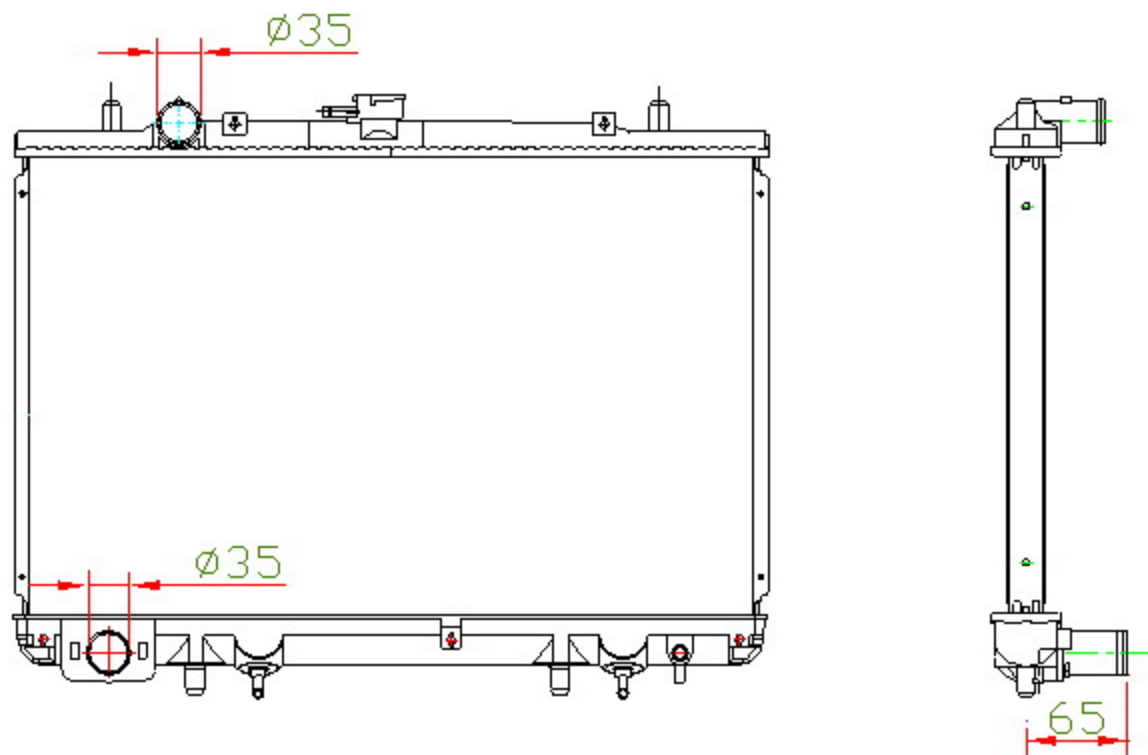

14168

CARTYPE: PICKUP L200 V6 AT

CORE SIZE: PA375 x 598 x 32

CORE SIZE: PA375 x 598 x 36

OEM:

DPI:

CARTON: 64.5*11.5*56.5

TANK SIZE: 620*57

OIL COOLER:300