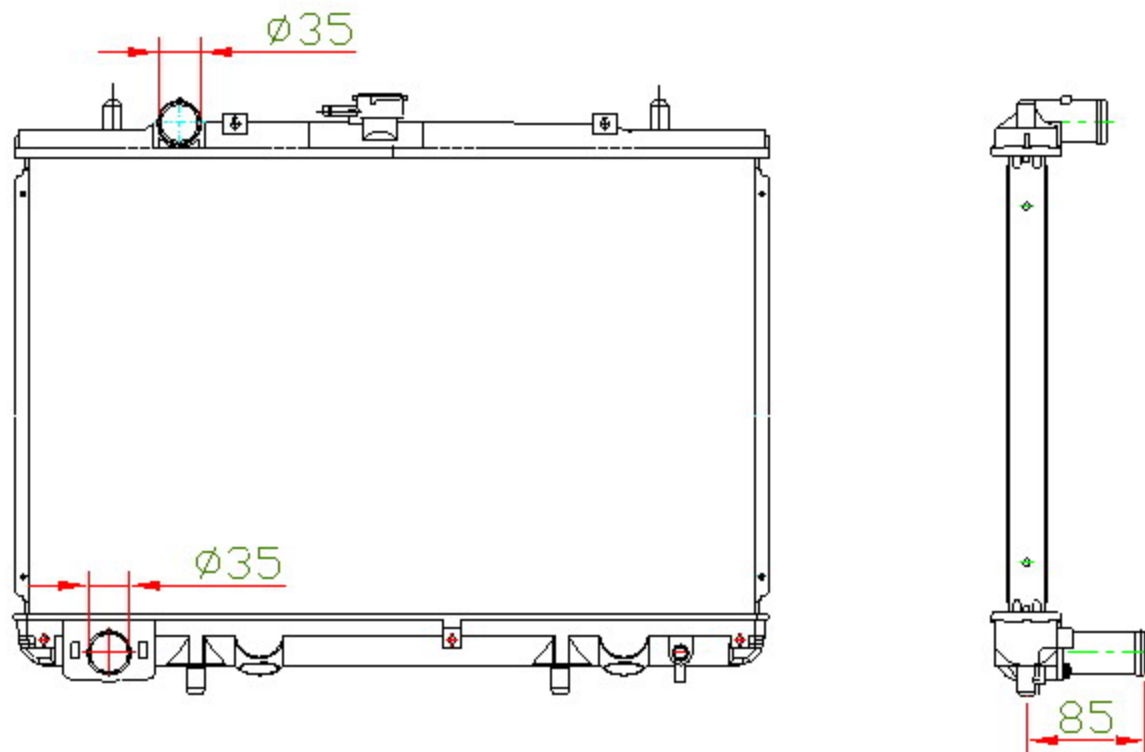

14169

CARTYPE: PICKUP L200 V6 MT

CORE SIZE: PA375 x 598 x 32

CORE SIZE: PA375 x 598 x 36

OEM:

DPI:

CARTON: 64.5\*13.5\*56.5

TANK SIZE: 620\*57