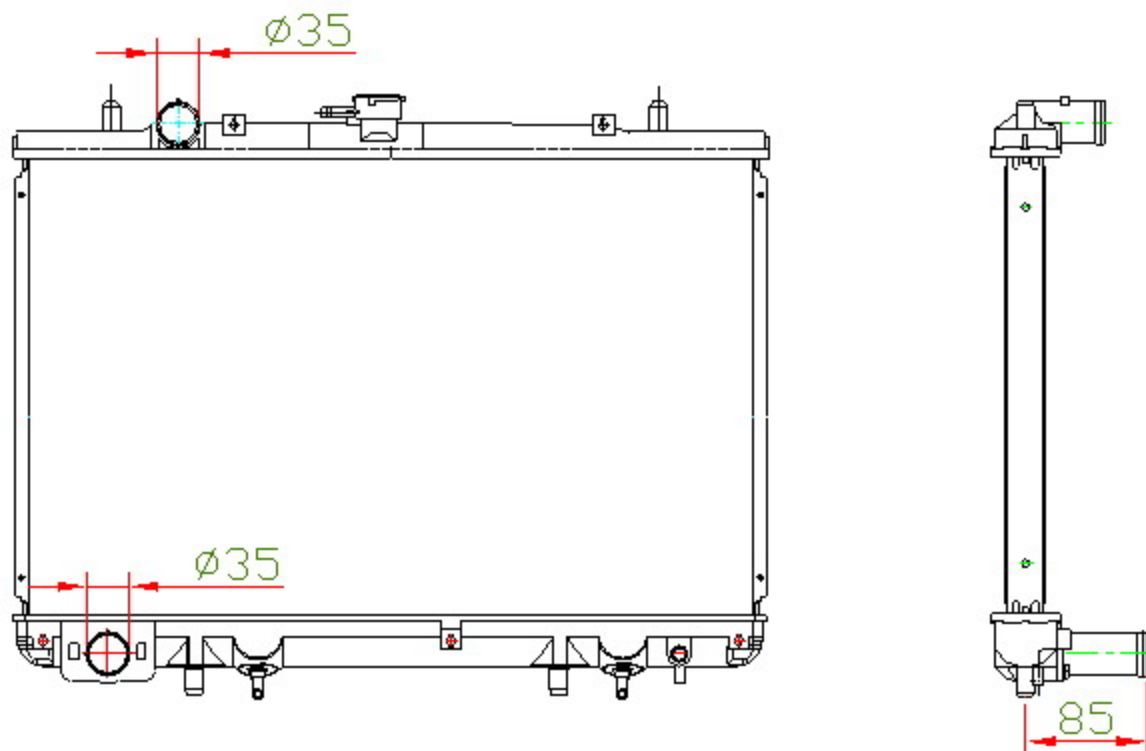

14170

CARTYPE: PICKUP L200 V6 AT

CORE SIZE: PA375 x 598 x 32

CORE SIZE: PA375 x 598 x 36

OEM:

DPI:

CARTON: 64.5*13.5*56.5

TANK SIZE: 620*57

OIL COOLER:300