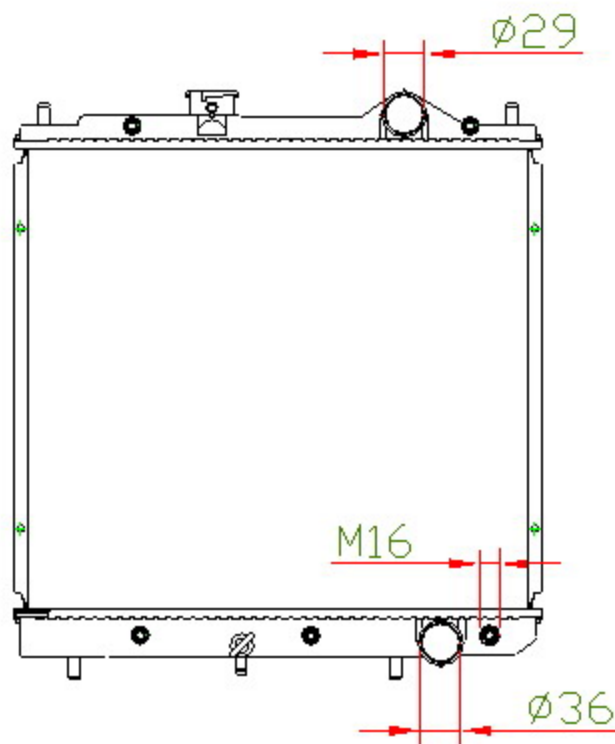

14173

CARTYPE: TSK11205 MT

CORE SIZE: PA377*408*16

CORE SIZE: PA

OEM:

DPI:

CARTON: 50*10.5*50

TANK SIZE: 432*35