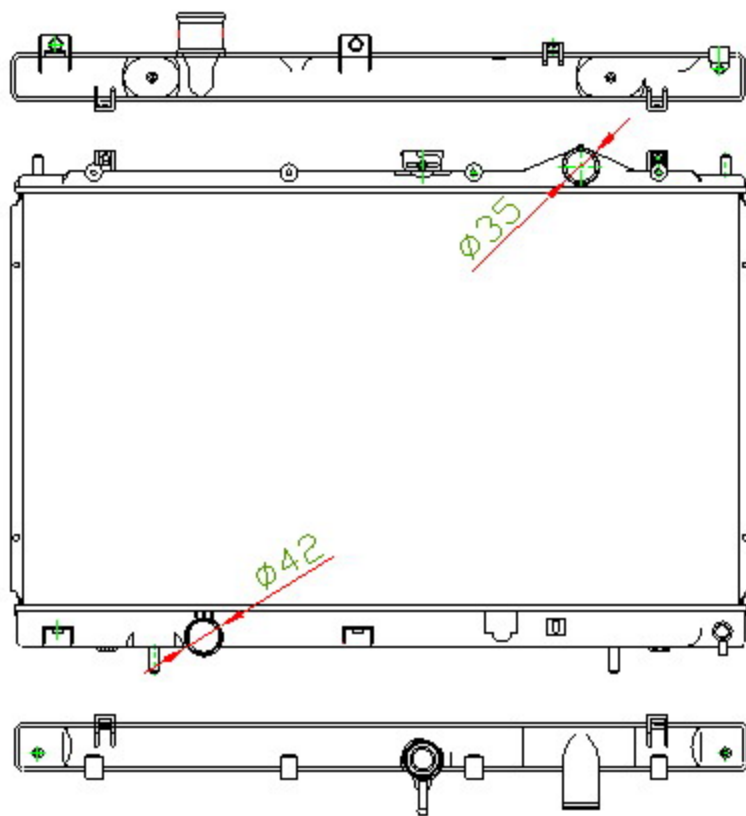

14175

CARTYPE: PROTON EXORAMPO '09 MT

CORE SIZE:

CORE SIZE: PA 390 x 688 x 16/22/26

OEM:

DPI:

CARTON: 73.5\*11\*59

TANK SIZE: 713\*47.5

OIL COOLER: