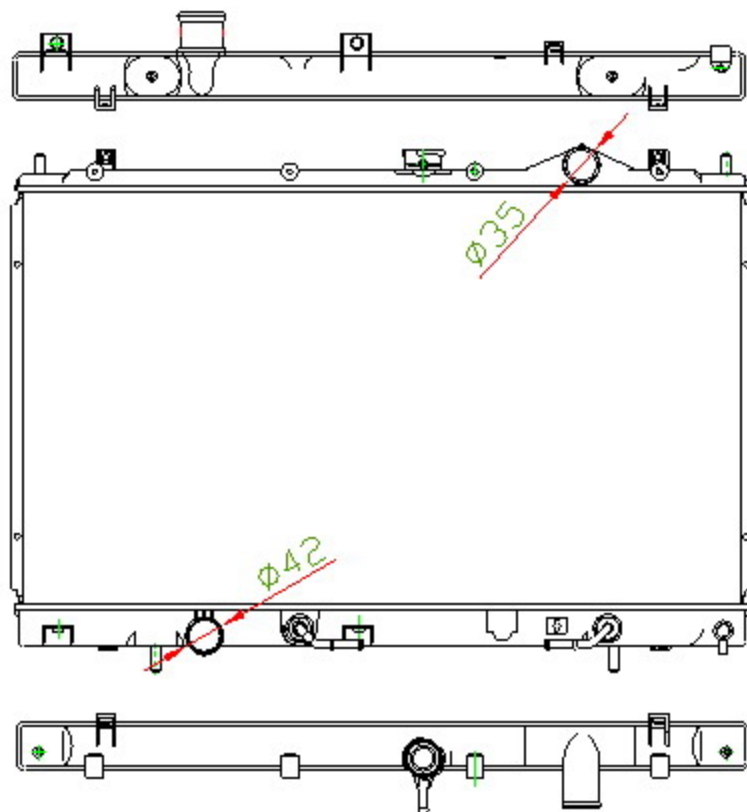

14176

CARTYPE: PROTON EXORAMPO '09 AT

CORE SIZE:

CORE SIZE: PA 390 x 688 x 16/22/26

OEM:

DPI:

CARTON: 73.5\*11\*59

TANK SIZE: 713\*47.5

OIL COOLER:300