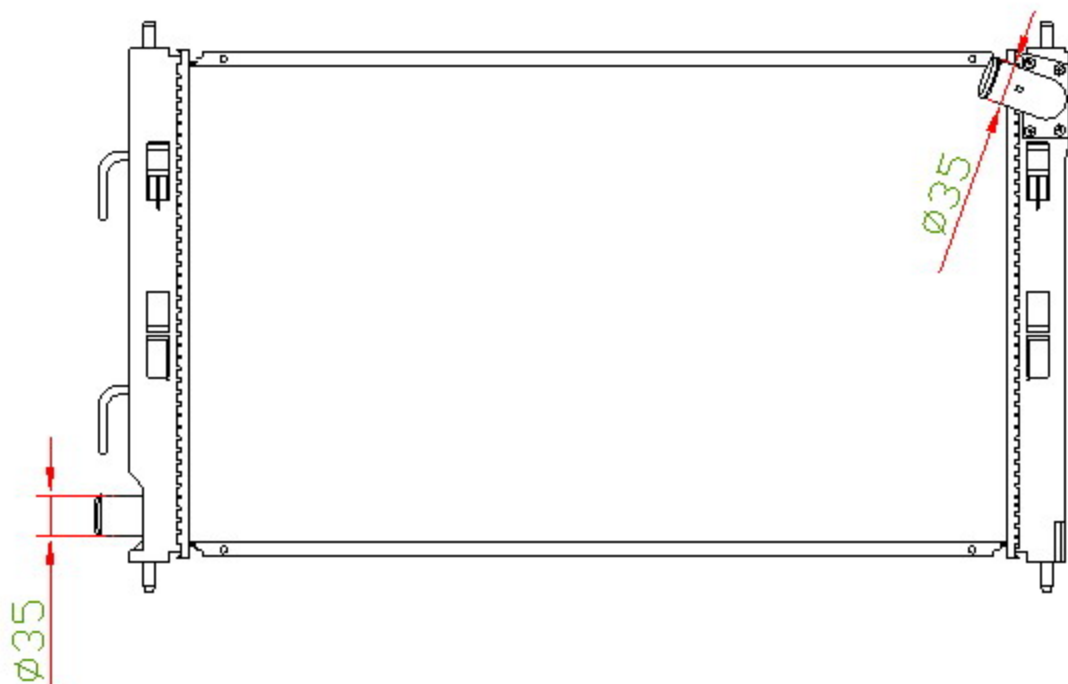

14177

CARTYPE: OUTLANDER' 07' AT

CORE SIZE: PA700x408x16/26

CORE SIZE:

OEM: 135OA050

DPI: 2978

CARTON: 85.5*16*56

TANK SIZE: 431*46.5

OIL COOLER:200