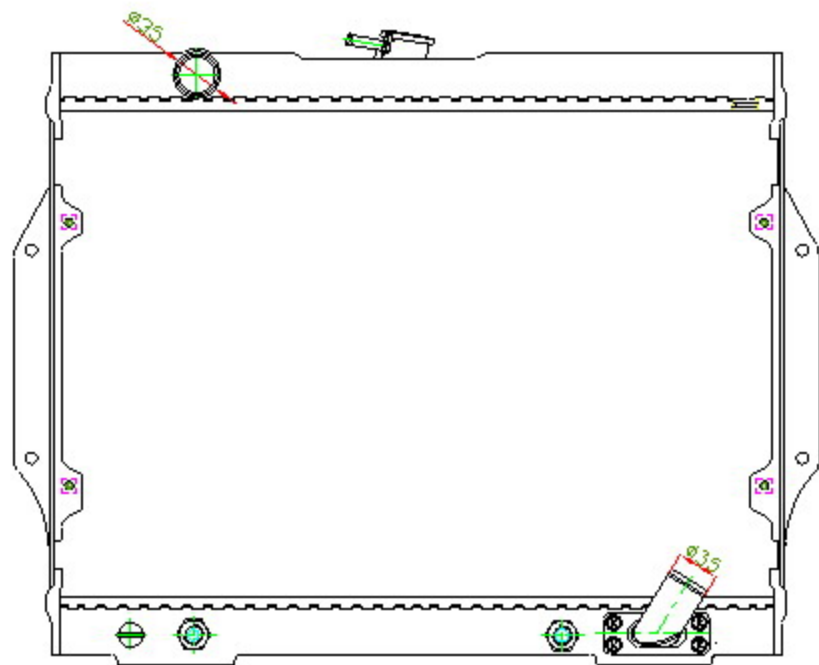

14179

CARTYPE: L200 '87-91 AT

CORE SIZE: PA397*578*32

CORE SIZE: PA

OEM:

DPI:

CARTON: 67*16.5*59.5

TANK SIZE: 599*61.8

OIL COOLER:300