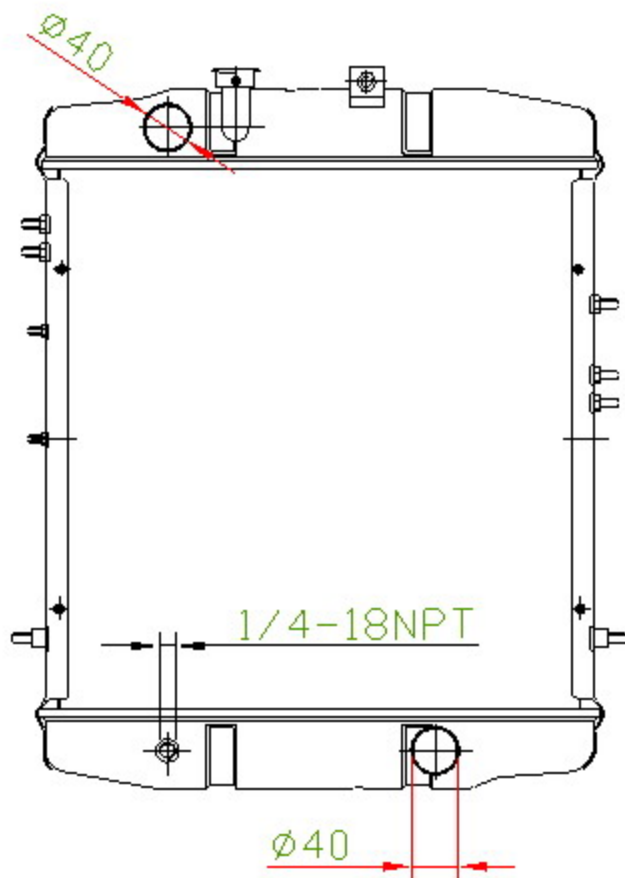

14181

CARTYPE:4L CANTER 4032 YEAR '94 MT

CORE SIZE: BC 465*448*49

CORE SIZE:

OEM:MR000858

DPI:

CARTON:

TANK SIZE: 475*66