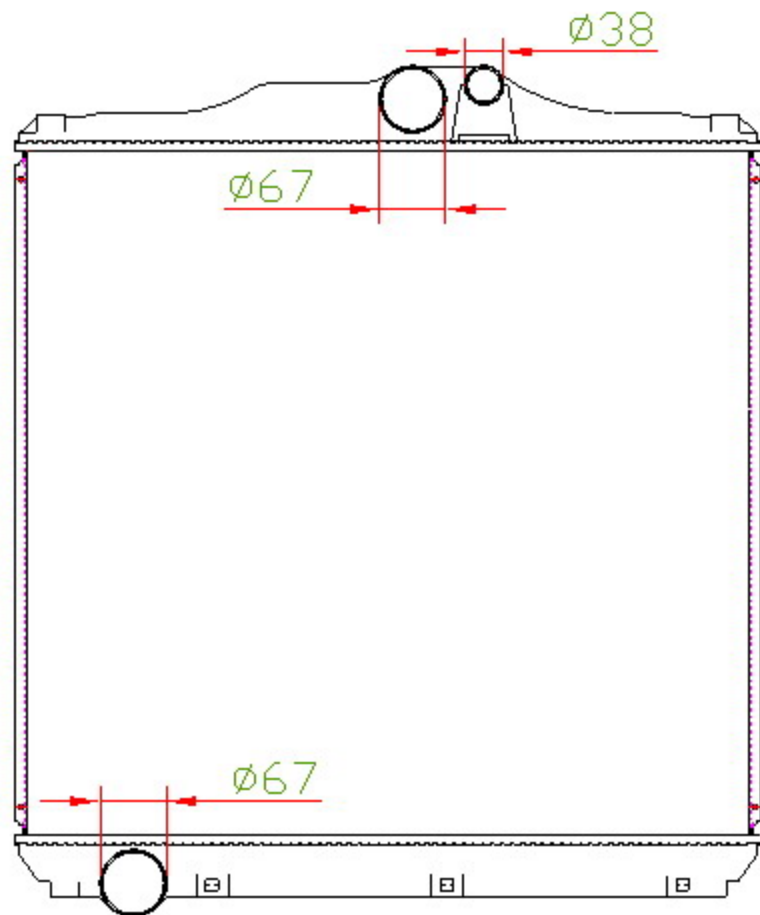

14183

CARTYPE:FUSO 6cyl MT  
CORE SIZE: PA740\*738\*56  
CORE SIZE:  
OEM: ME293116/118

DPI:  
CARTON:  
TANK SIZE: 760\*75  
OIL COOLER: