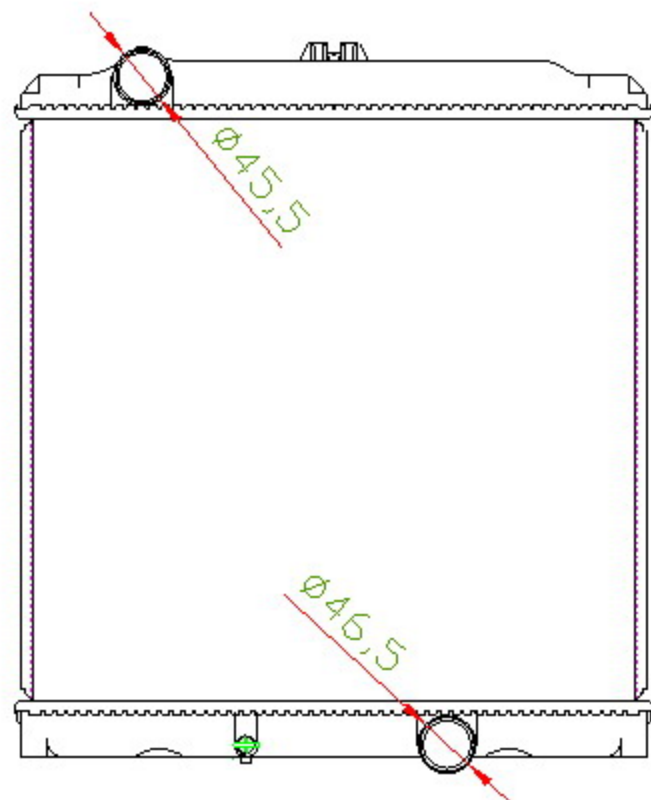

14185

CARTYPE: CANTER 4D33/4D35/4D36 '93-96 MT

CORE SIZE: PA500*518*36

CORE SIZE:

OEM: MC127001/ME291794

DPI:

CARTON:

TANK SIZE: 543*53