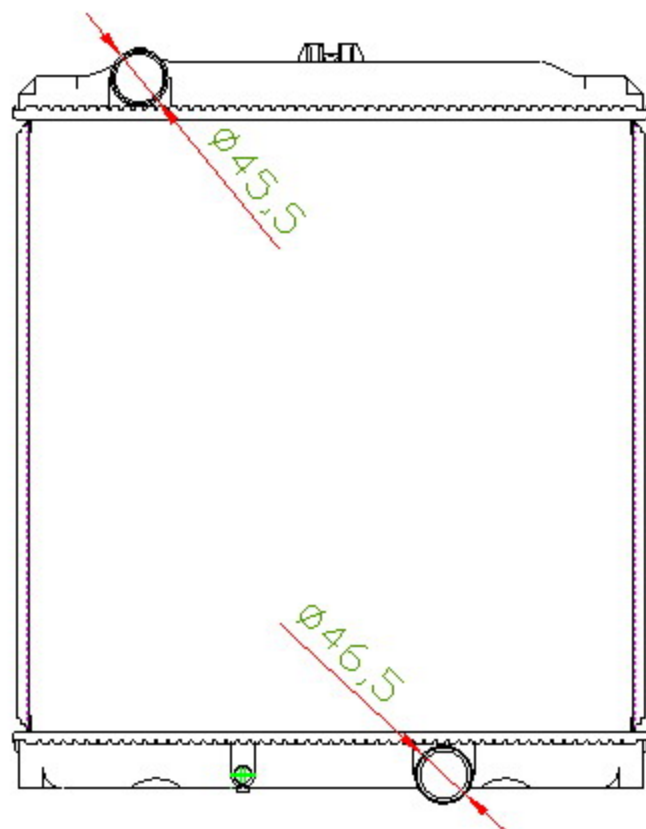

14186

CARTYPE: CANTER 4M50 '99 MT

CORE SIZE: PA525*518*36

CORE SIZE:

OEM: ME299308

DPI:

CARTON:

TANK SIZE: 543*53