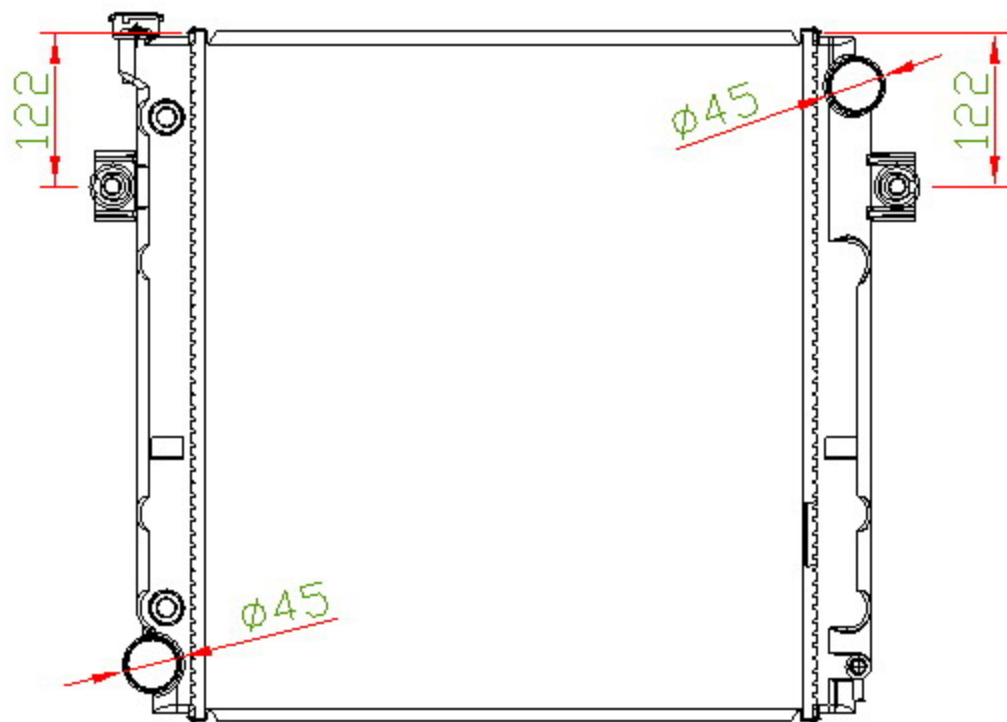

14188

CARTYPE: FORKLIFT AT

CORE SIZE: PA 475 x 528 x 48

CORE SIZE:

OEM:

DPI:

CARTON:

TANK SIZE: 544*74.2

OIL COOLER:390