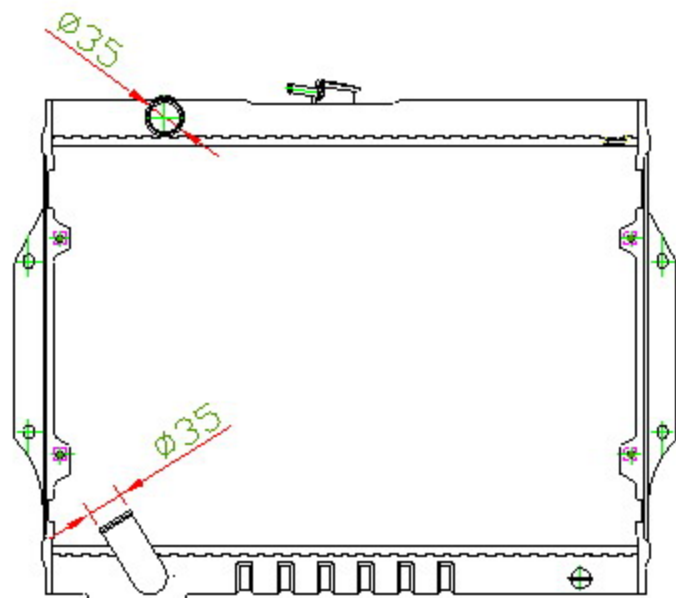

14191

CARTYPE: L200 MT
CORE SIZE: PA 397*578*32
CORE SIZE:
OEM:

DPI:
CARTON: 67*16.5*59.5
TANK SIZE: 599*61.8
OIL COOLER: