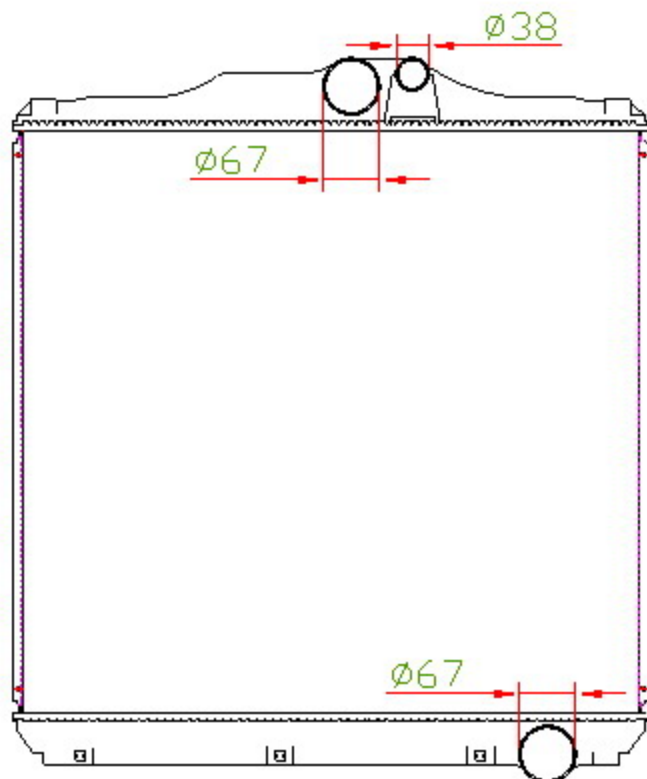

14192

CARTYPE:03-FUSO SUPER GREAT MT

CORE SIZE: PA740*738*56

CORE SIZE:

OEM: ME403641

DPI:

CARTON:

TANK SIZE: 760*75