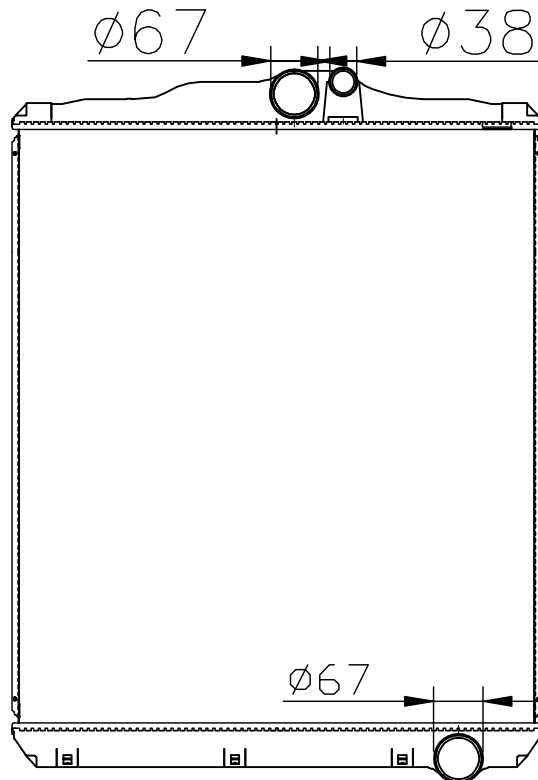

14194

CARTYPE:FUSO SUPER GREAT 03- MT

CORE SIZE: PA850\*738\*56

CORE SIZE:

OEM:ME403634

DPI:

CARTON:

TANK SIZE: 760\*75