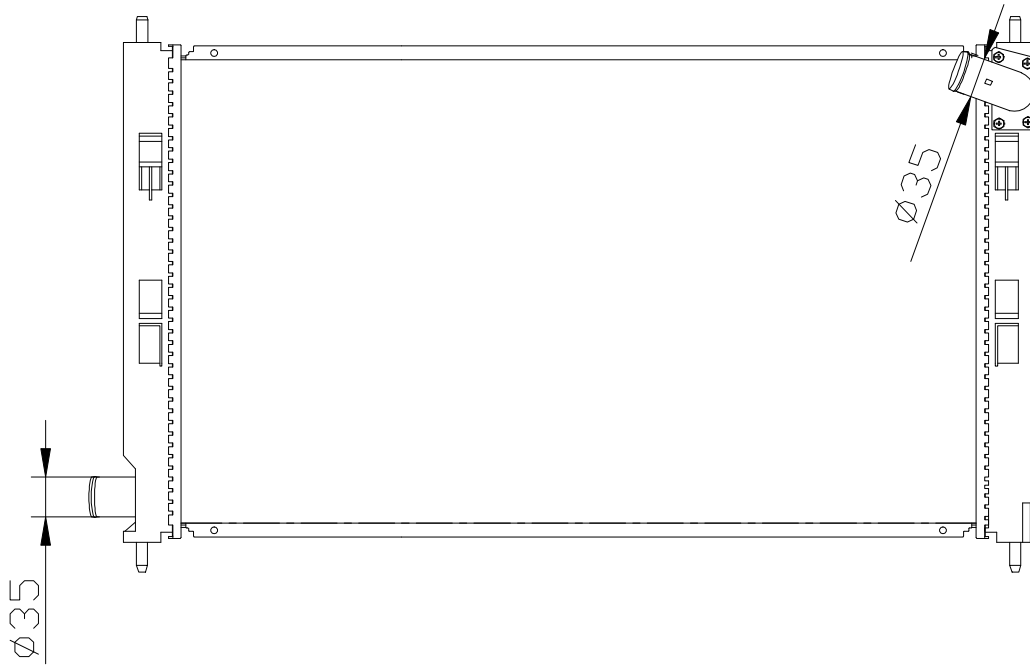

14195

CARTYPE: LANCE 1.5i/1.8i/2.0i 16v '07 MT

CORE SIZE: PA700x408x16/26

CORE SIZE:

OEM:

DPI:

CARTON: 85.5*16*56

TANK SIZE: 431*46.5

OIL COOLER: