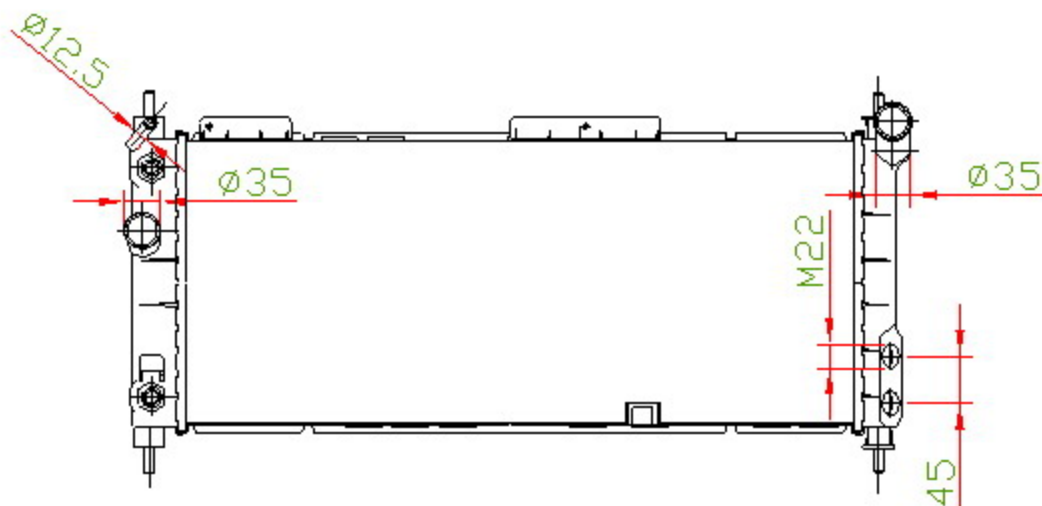

42013

CARTYPE: CORSA 1.4/ 1.6L '94-96 AT

CORE SIZE: PA 680 x 268 x 26

CORE SIZE:

OEM: 1300 153/1300 257

DPI:

CARTON: 82.5*10*44

TAND SIZE: 380*48

OIL COOLER:220