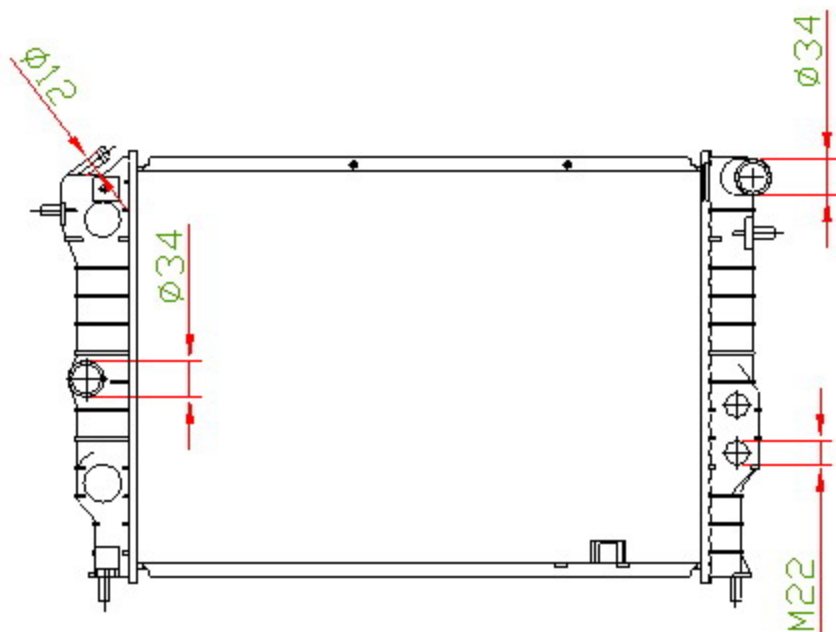

42019

CARTYPE: VECTRA '88 MT
CORE SIZE: PC 535 x 378 x 32
CORE SIZE: PA 535 x 378 x 26
OEM:

DPI:
CARTON: 71.5*10.5*50
TAND SIZE: 407*58
OIL COOLER: