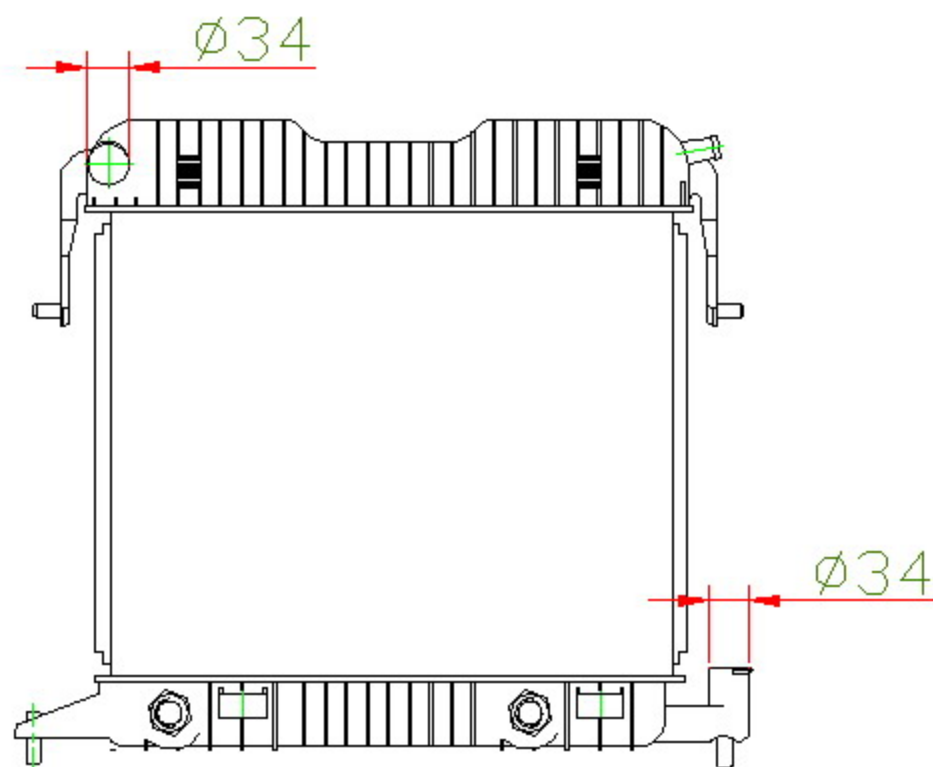

42054

CARTYPE: OMEGA 1.8'86-93 AT

CORE SIZE: PA400*488*26/36

CORE SIZE:

OEM:

DPI:

CARTON:

TAND SIZE: 507.5*59

OIL COOLER:300