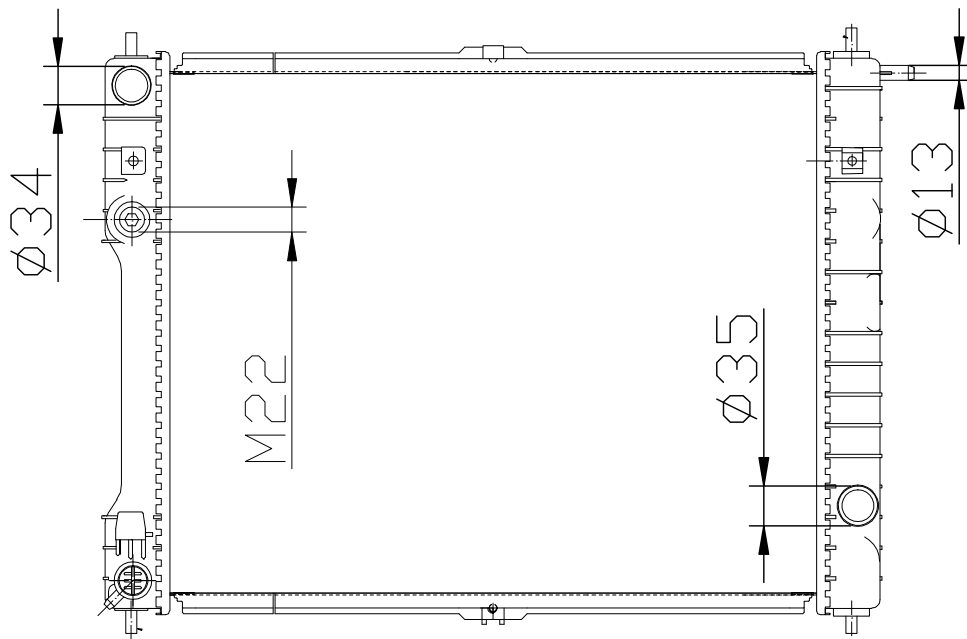

42057

CARTYPE: OMEGA 3.0 95-98 MT

CORE SIZE: PA 570 x 458 x 36

CORE SIZE:

OEM:

DPI:

CARTON: 740*115*600

TAND SIZE: 493*57.2