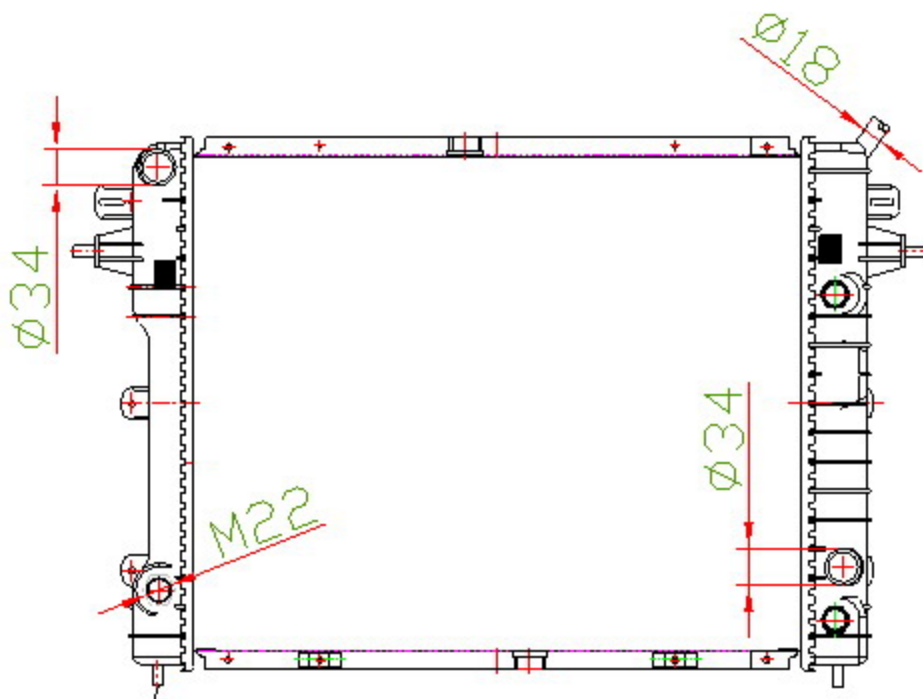

42062

CARTYPE: OMEGA A 2.0 '86-94 AT

CORE SIZE: PA 565 x 458 x 36

CORE SIZE:

OEM: 1300 098/1300 123/1300 129

NISSENS: 63088

CARTON: 815*110*600

TAND SIZE: 493*57.2

OIL COOLER:300