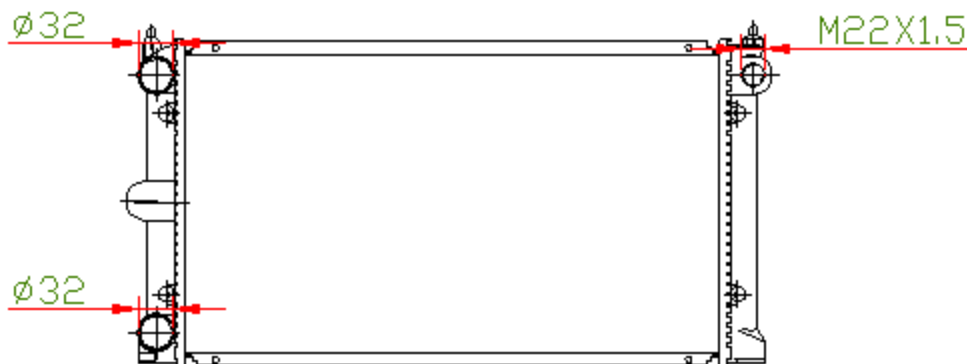

41012

CARTYPE: VOLKSWAGEN PASSAT'88 MT

CORE SIZE:

CORE SIZE: PA 530 x 298 x 22

OEM: 353.121.253AC

NISSENS NO: 65174A

CARTON: 66.5\*11\*41

TANK SIZE: 322.5\*47