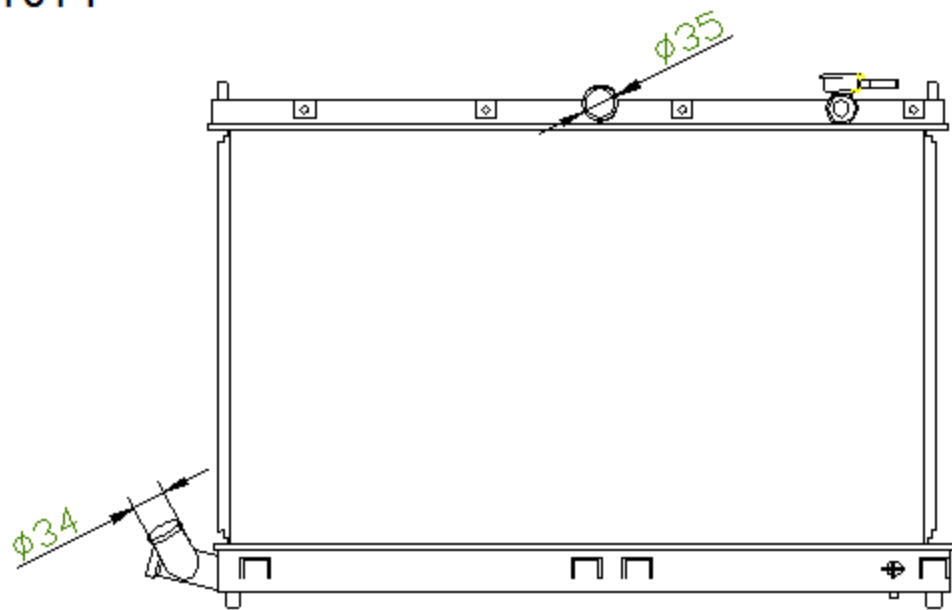

41014

CARTYPE: BYD MT

CORE SIZE: 340*708*16

CORE SIZE:

OEM:

DPI:

CARTON:

TANK SIZE: 735*48