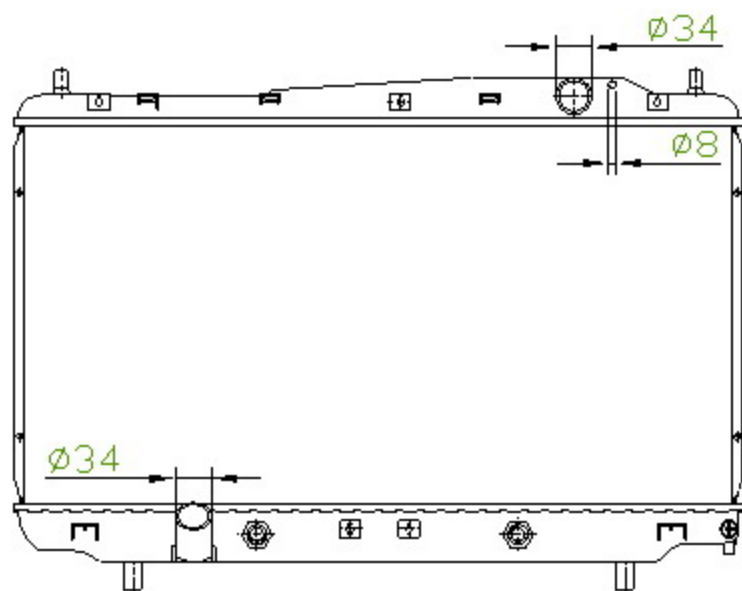

41015

CARTYPE: CHEV01ET EPICA AT

CORE SIZE: PA 375 x 698 x 16

CORE SIZE:

OEM: 964 75475

DPI:

CARTON: 74*12*57.5

TANK SIZE: 717*46/51