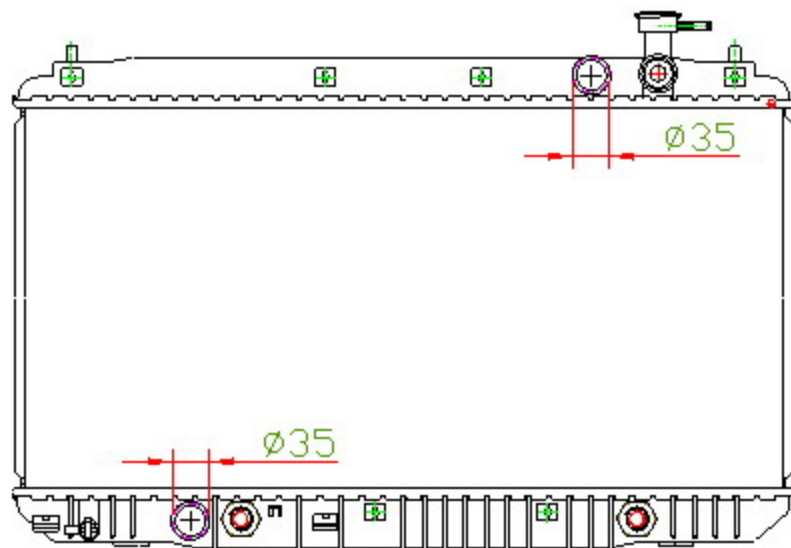

41016

CARTYPE: Tiggo suv 1.6L Acteco 奇瑞 AT

CORE SIZE: 377*746.5*16

CORE SIZE:

OEM:

DPI:

CARTON: 81*17.7*59.5

TANK SIZE: 765.5*38.8

OIL COOLER:390