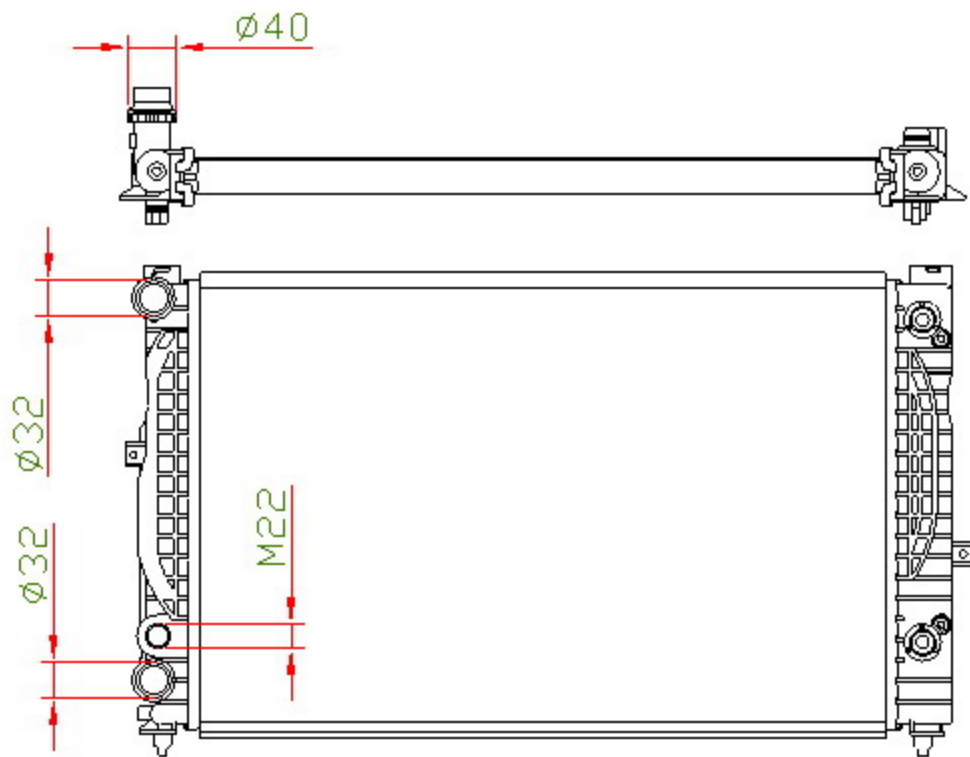

41018

CARTYPE: B5 1.8 '02-05 AT

CORE SIZE: PA 630*398*32

CORE SIZE:

OEM:

NISSENS:

CARTON: 80*14.5*52

TANK SIZE: 412*49

OIL COOLER: 300