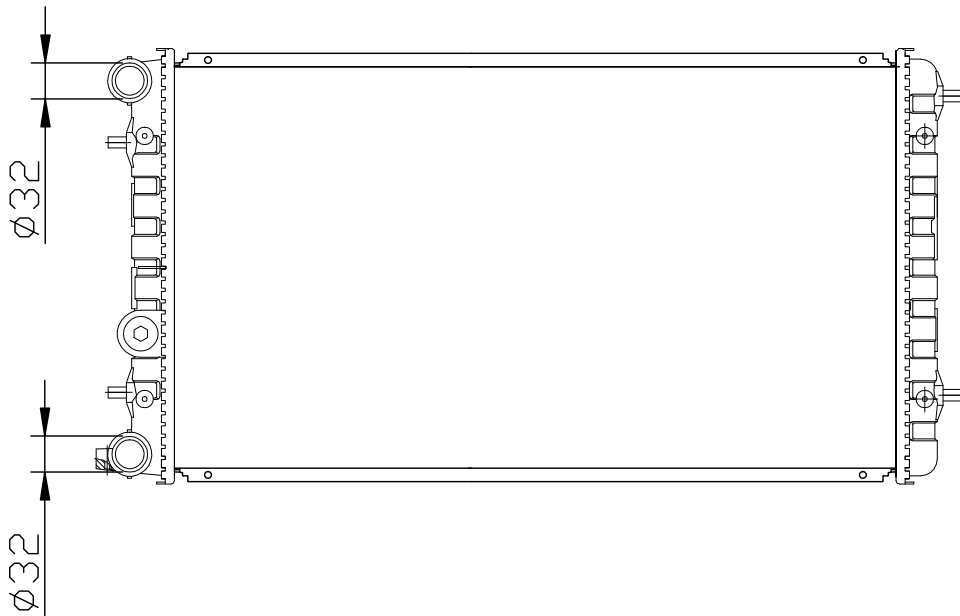

41020

CARTYPE: VOLKSWAGEN BEETLE

CORE SIZE: PA650*358*32

CORE SIZE:

OEM:IC0121253A

DPI:2241

CARTON:

TANK SIZE: 337.5*47.2