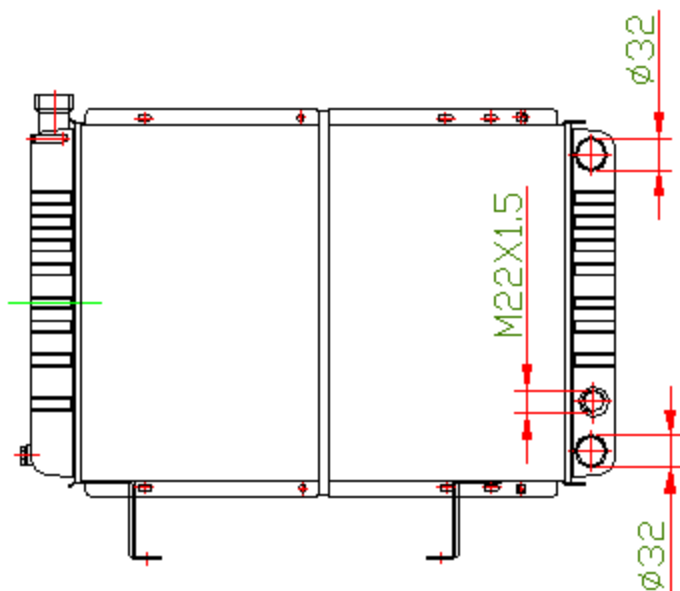

55011

CARTYPE: 标致505 MT

CORE SIZE: BC 490 x 354.5 x 34

CORE SIZE:

OEM: 1300E.1

DPI:

CARTON: 62*12*47

TANK SIZE: 355*48