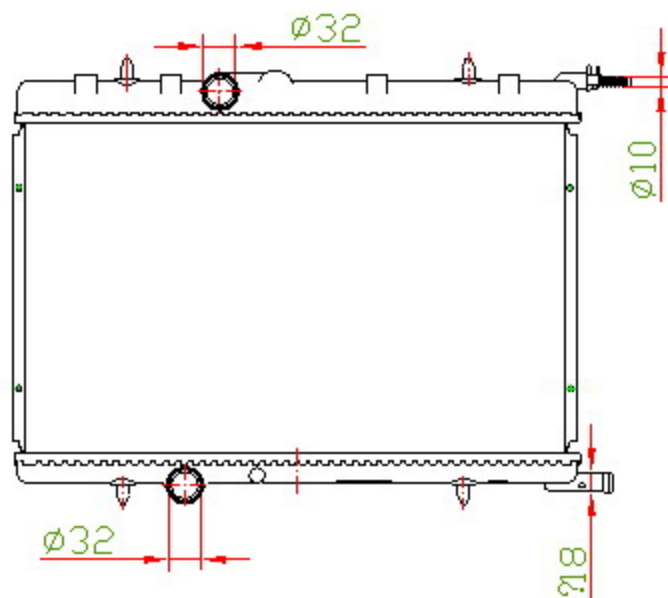

55012

CARTYPE: 标致307 12.0 MT  
CORE SIZE: PA 380 x 538 x 16/22  
CORE SIZE:  
OEM: 130084

DPI:  
CARTON: 65.5\*9.5\*56.5  
TANK SIZE: 563.5\*42  
OIL COOLER: