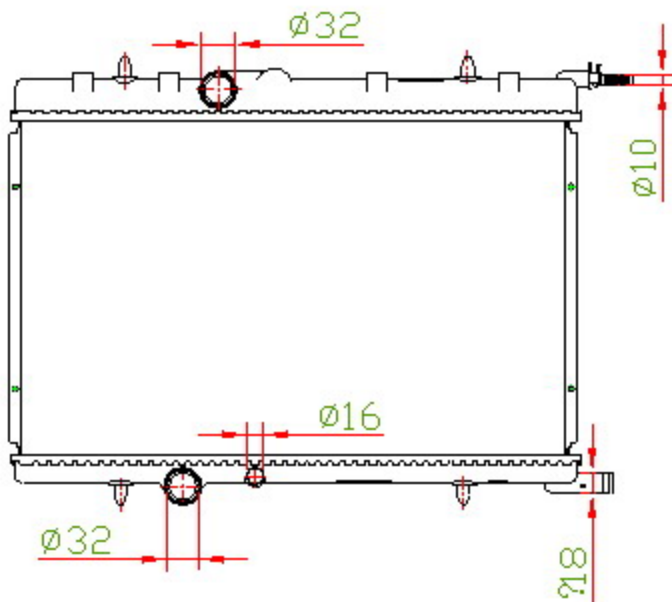

55013

CARTYPE: 标致307 MT

CORE SIZE: PA 380 x 538 x 16/22

CORE SIZE:

OEM: 130096

DPI:

CARTON: 65.5*9.5*56.5

TANK SIZE: 563.5*42