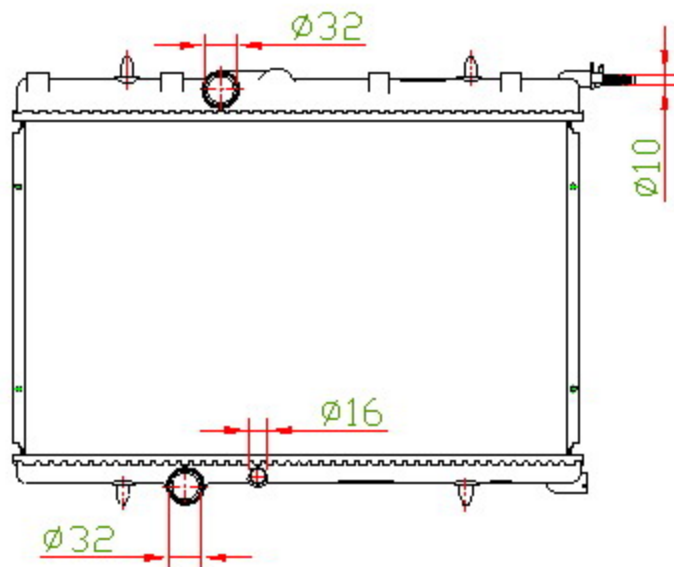

55014

CARTYPE: 标致206 MT

CORE SIZE: PA 380 x 538 x 16/22

CORE SIZE:

OEM:

DPI:

CARTON: 65.5*9.5*56.5

TANK SIZE: 563.5*42